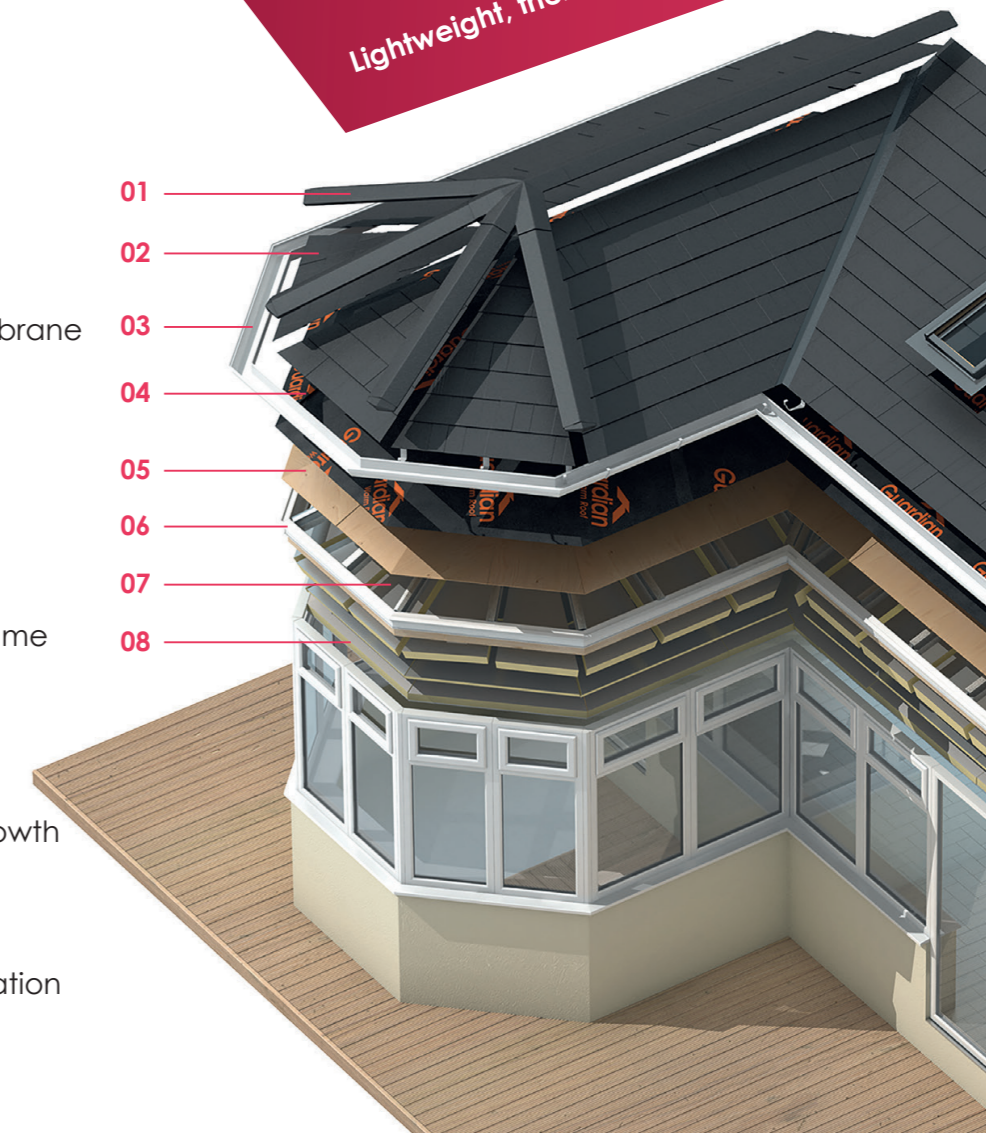

Transform your conservatory into a beautiful garden room

The market-leading Guardian™ Warm Roof is a revolutionary step forward in home improvements – a high performance, lightweight roof replacement system that dramatically transforms your conservatory into an ambient, much-needed space that can be used daily, all year round.

before

Key features

The Guardian™ Warm Roof conversion system has been designed to provide a high performance thermal and structural solution with zero condensation risk over the life of the roof.

Energy efficient

Standard rainwater system

04 Membrane

Breathable waterproof membrane

05 OSB-3

Exterior grade boarding

06 Aluminium frame

Structural pre-engineered frame

07 Ventilation

Ventilated roof eliminates condensation and mould growth

08 3 layers of insulation board

High performance rigid insulation board

Structural engineering at its best...

Lightweight, thermally insulated and strong